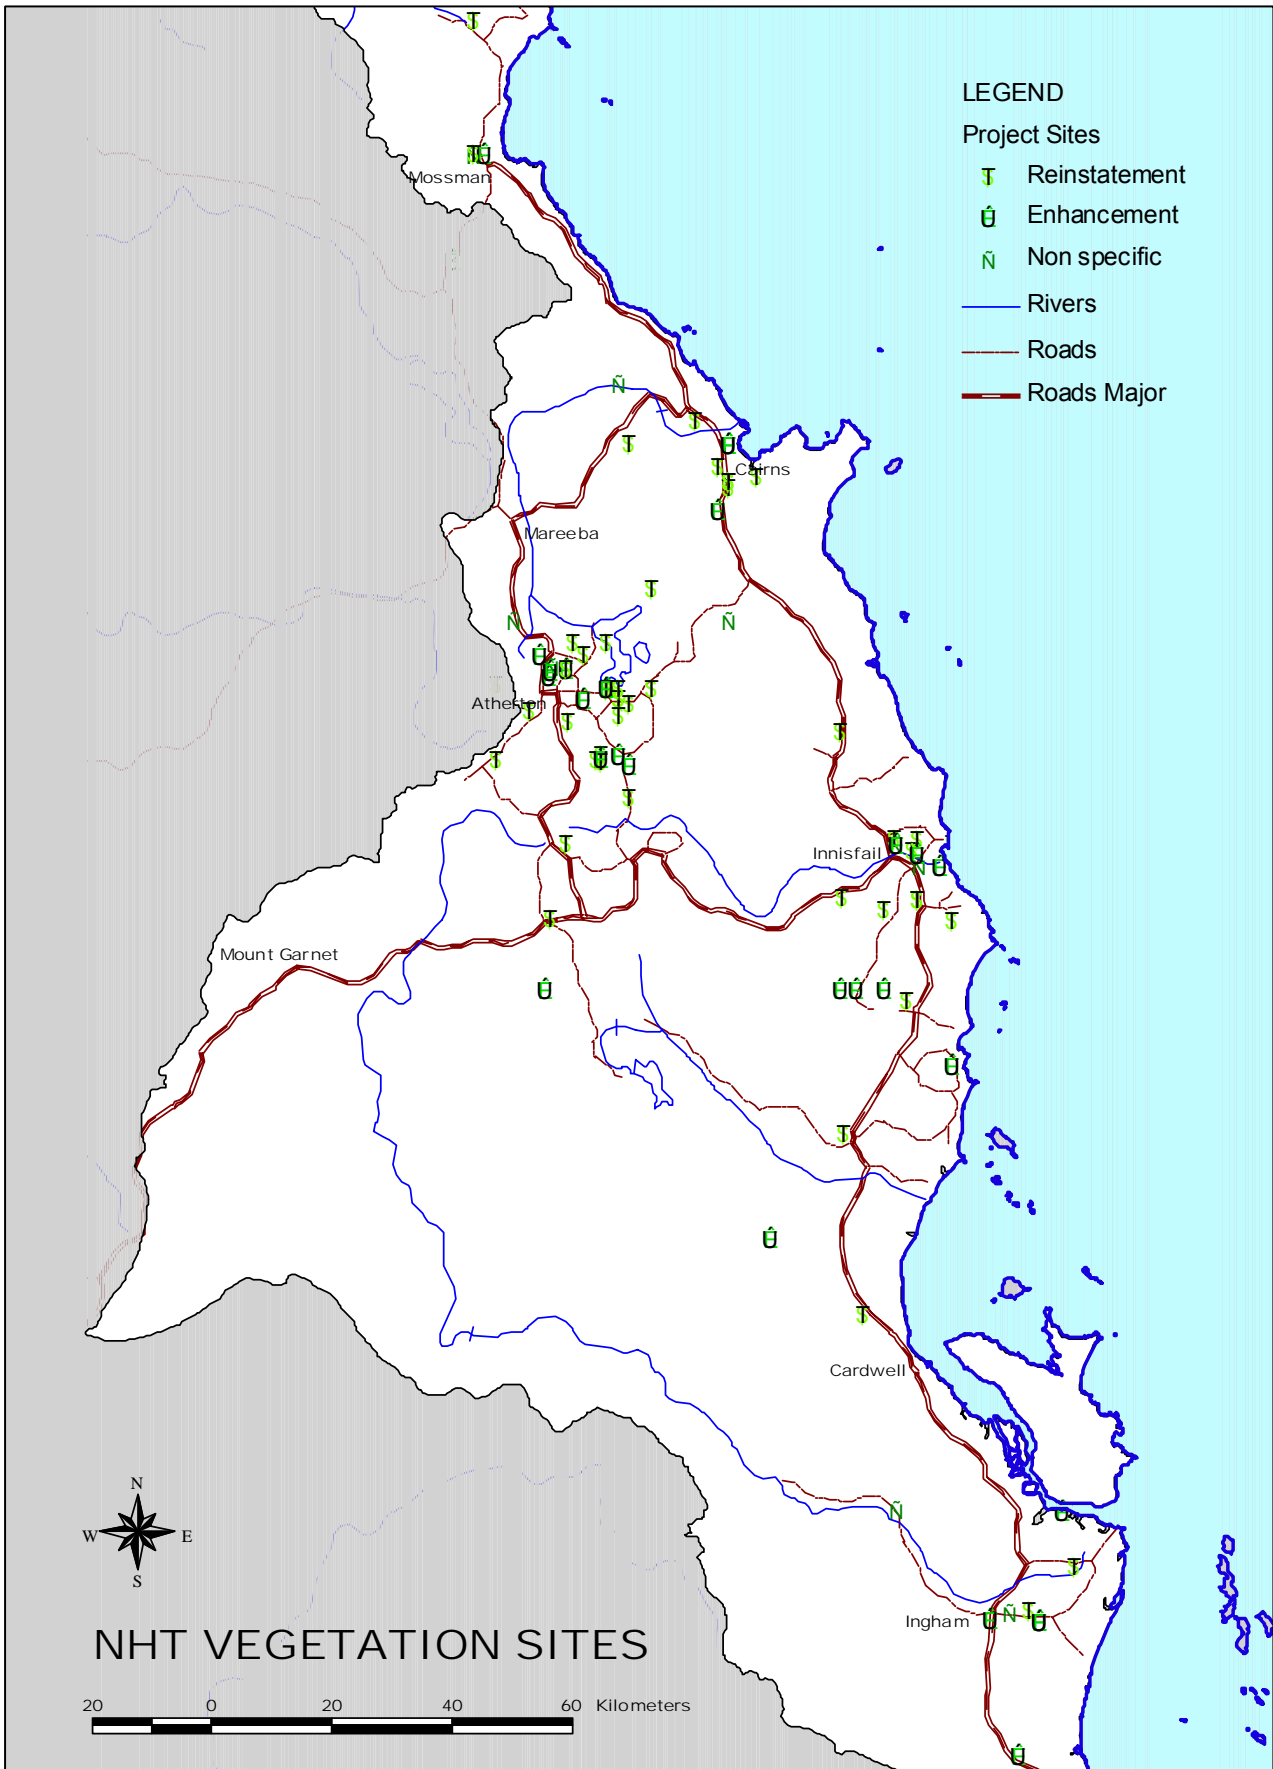

**Map 1:** Catchments within the Far North Queensland Natural Resource Management Area.

**Map 2:** Local Government Areas in the Far North Queensland Natural Resource Management Area.

**Map 3:** Locations of the eighty-seven Natural Heritage Trust vegetation projects cited.