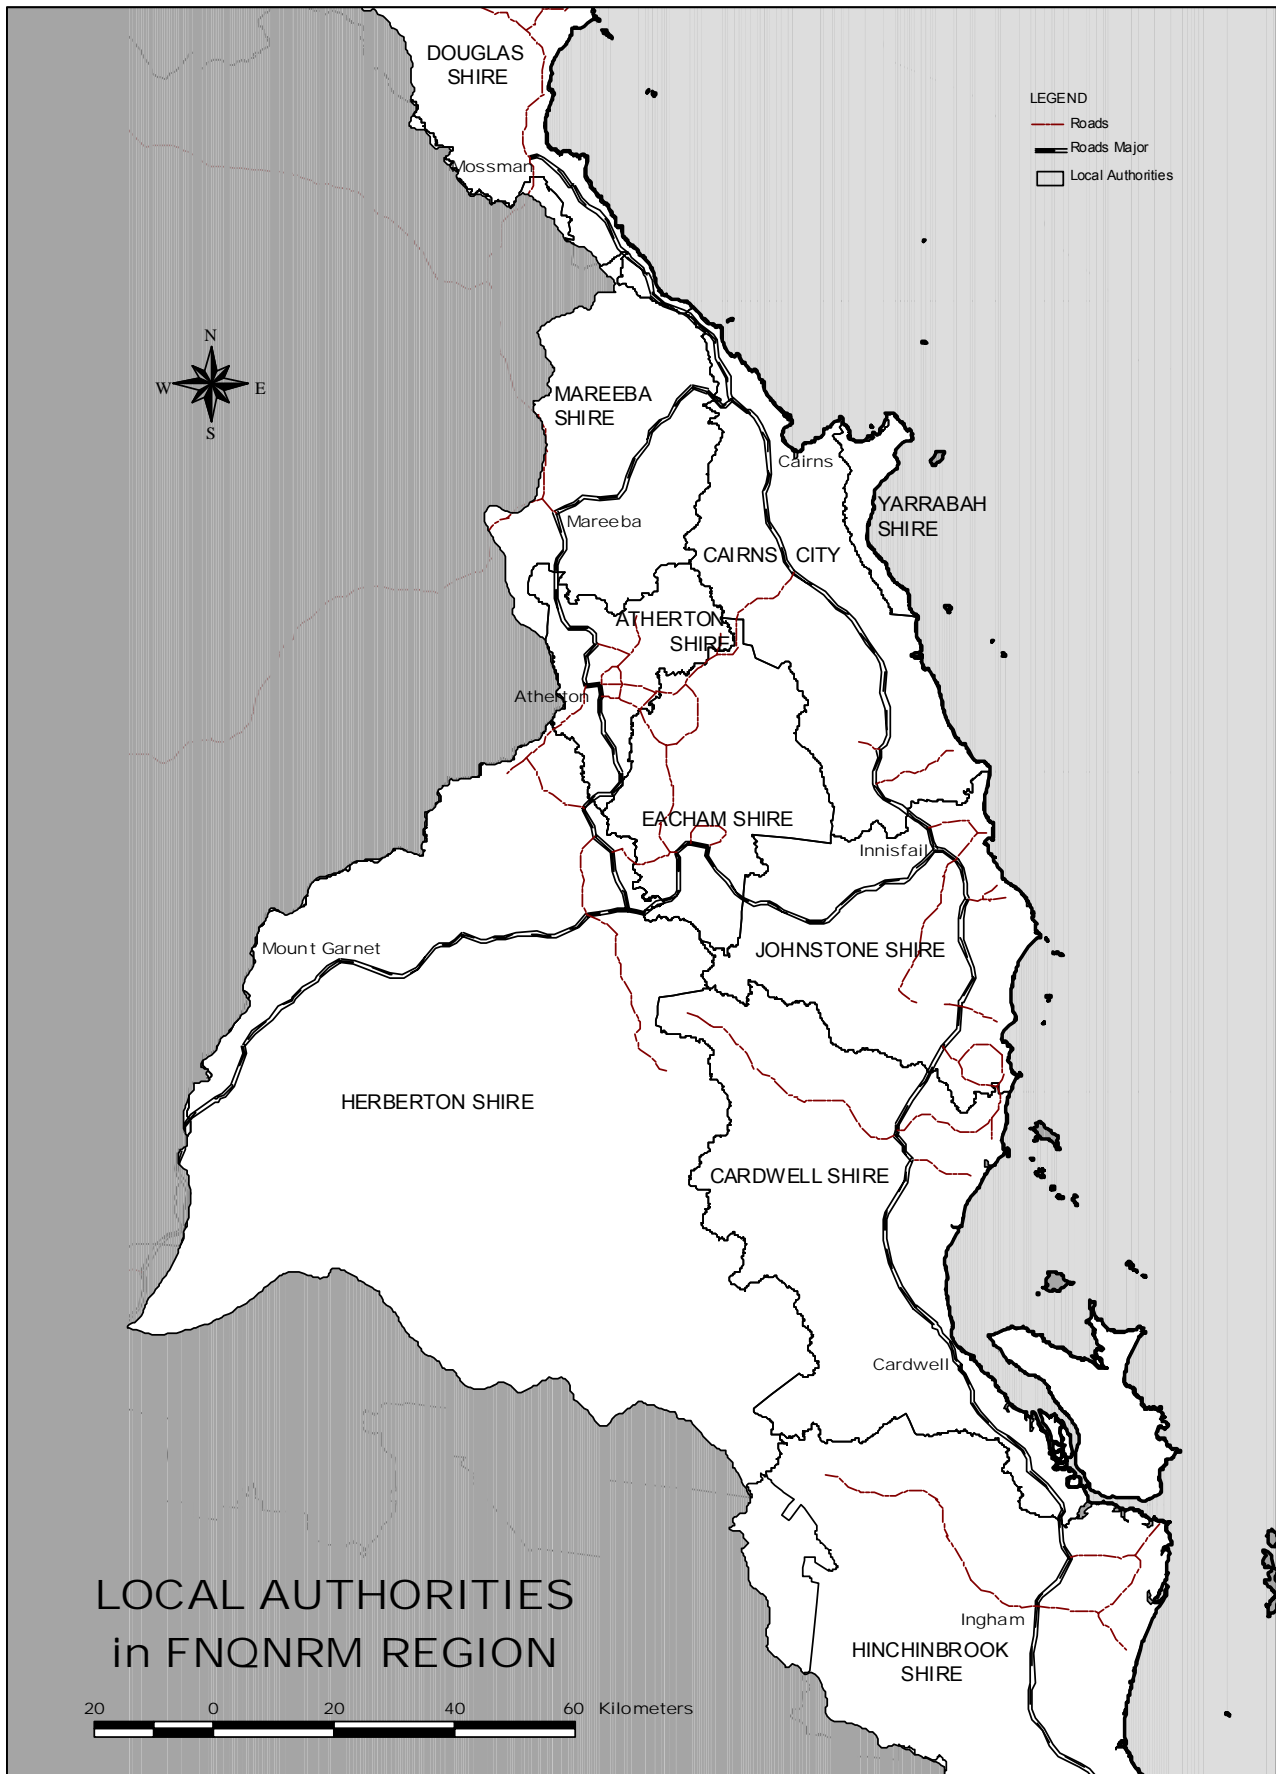

**Map 1:** Catchments within the Far North Queensland Natural Resource Management Area.

**Map 2:** Local Government Areas in the Far North Queensland Natural Resource Management Area.

**Map 3:** Locations of the eighty-seven Natural Heritage Trust vegetation projects cited.